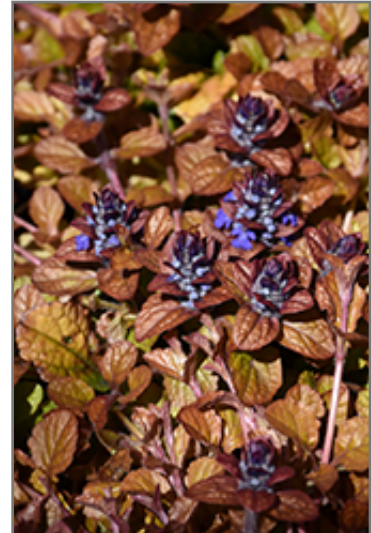

Hardiness Zone: 3a

Other Names: Carpet Bugle

Group/Class: Feathered Friends Series

Description:

A stunning variety, featuring tri-color foliage of yellow, orange, and red, topped with contrasting violet-blue flowers; excellent when used in containers, as a groundcover, or in border fronts; tolerates any soil with good drainage

Ornamental Features

Feathered Friends Parrot Paradise Bugleweed's attractive small glossy oval leaves emerge brick red in spring, turning light green in colour with showy gold variegation and tinges of orange the rest of the year on a plant with a spreading habit of growth. It features subtle spikes of blue flowers with violet overtones rising above the foliage from late spring to early summer, which emerge from distinctive silver flower buds.

Landscape Attributes

Feathered Friends Parrot Paradise Bugleweed is a dense herbaceous evergreen perennial with a ground-hugging habit of growth. Its relatively fine texture sets it apart from other garden plants with less refined foliage.