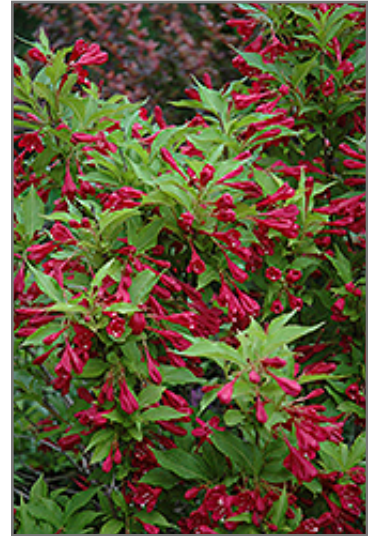

GARDENWORKS™

Everything to Make Your Garden Work!

- Accent
- Mass Planting
- Hedges/Screening
- General Garden Use

Planting & Growing

Red Prince Weigela will grow to be about 6 feet tall at maturity, with a spread of 6 feet. It has a low canopy, and is suitable for planting under power lines. It grows at a medium rate, and under ideal conditions can be expected to live for approximately 30 years.

This shrub should only be grown in full sunlight. It prefers to grow in average to moist conditions, and shouldn't be allowed to dry out. It is not particular as to soil type or pH. It is highly tolerant of urban pollution and will even thrive in inner city environments. This is a selected variety of a species not originally from North America.

*Red Prince Weigela flowers
Photo courtesy of NetPS Plant Finder*