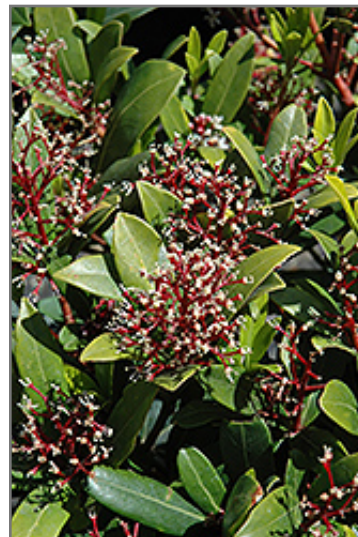

Height: 5 feet

Spread: 6 feet

Sunlight: ●

Hardiness Zone: 7b

Description:

A handsome evergreen shrub with glossy green narrow leaves and panicles of sweetly fragrant white-pink flowers in spring; acts as a pollinizer for the female forms; excellent for borders

Ornamental Features

Male Japanese Skimmia features showy clusters of fragrant white flowers with pink overtones at the ends of the branches in mid spring. It has attractive dark green evergreen foliage. The glossy narrow leaves are highly ornamental and remain dark green throughout the winter.

Landscape Attributes

Male Japanese Skimmia is a multi-stemmed evergreen shrub with a mounded form. Its average texture blends into the landscape, but can be balanced by one or two finer or coarser trees or shrubs for an effective composition.

This shrub will require occasional maintenance and upkeep, and should only be pruned after flowering to avoid removing any of the current season's flowers. It has no significant negative characteristics.

Male Japanese Skimmia is recommended for the following landscape applications;

- Accent
- Mass Planting
- General Garden Use

Planting & Growing

Male Japanese Skimmia will grow to be about 5 feet tall at maturity, with a spread of 6 feet. It has a low canopy, and is suitable for planting under power lines. It grows at a slow rate, and under ideal conditions can be expected to live for approximately 30 years.

Male Japanese Skimmia foliage
Photo courtesy of NetPS Plant Finder